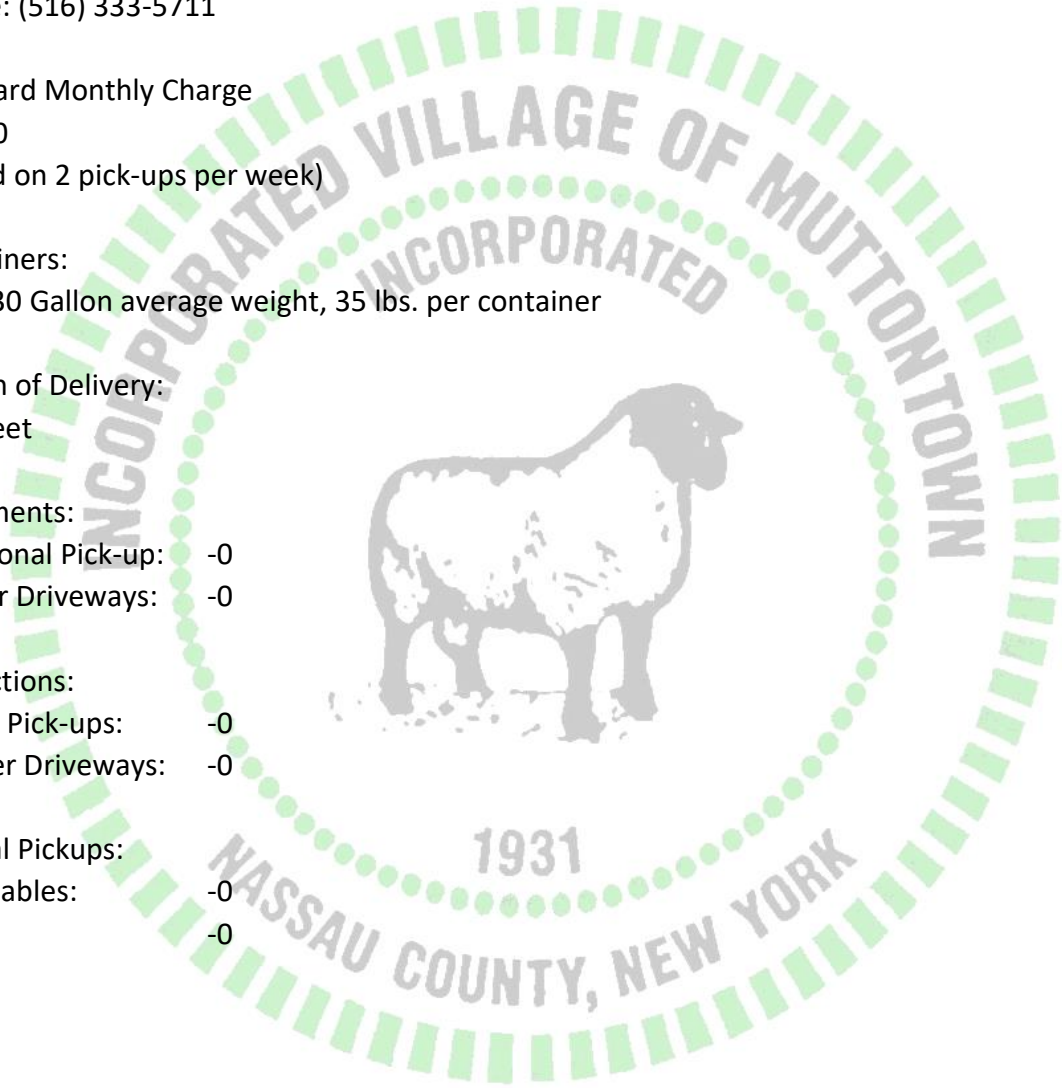

Incorporated Village of Muttontown

Licensed Carters – 2024

Daniel Finley Allen & Co., Inc.

114 Sylvester Street
Westbury, NY 11590

Phone: (516) 333-5711

Standard Monthly Charge

$75.00

(Based on 2 pick-ups per week)

Containers:

Two, 30 Gallon average weight, 35 lbs. per container

Length of Delivery:

400 Feet

Increments:

Additional Pick-up: -0

Longer Driveways: -0

Deductions:

Fewer Pick-ups: -0

Shorter Driveways: -0

Special Pickups:

Recyclables: -0

Bulk: -0